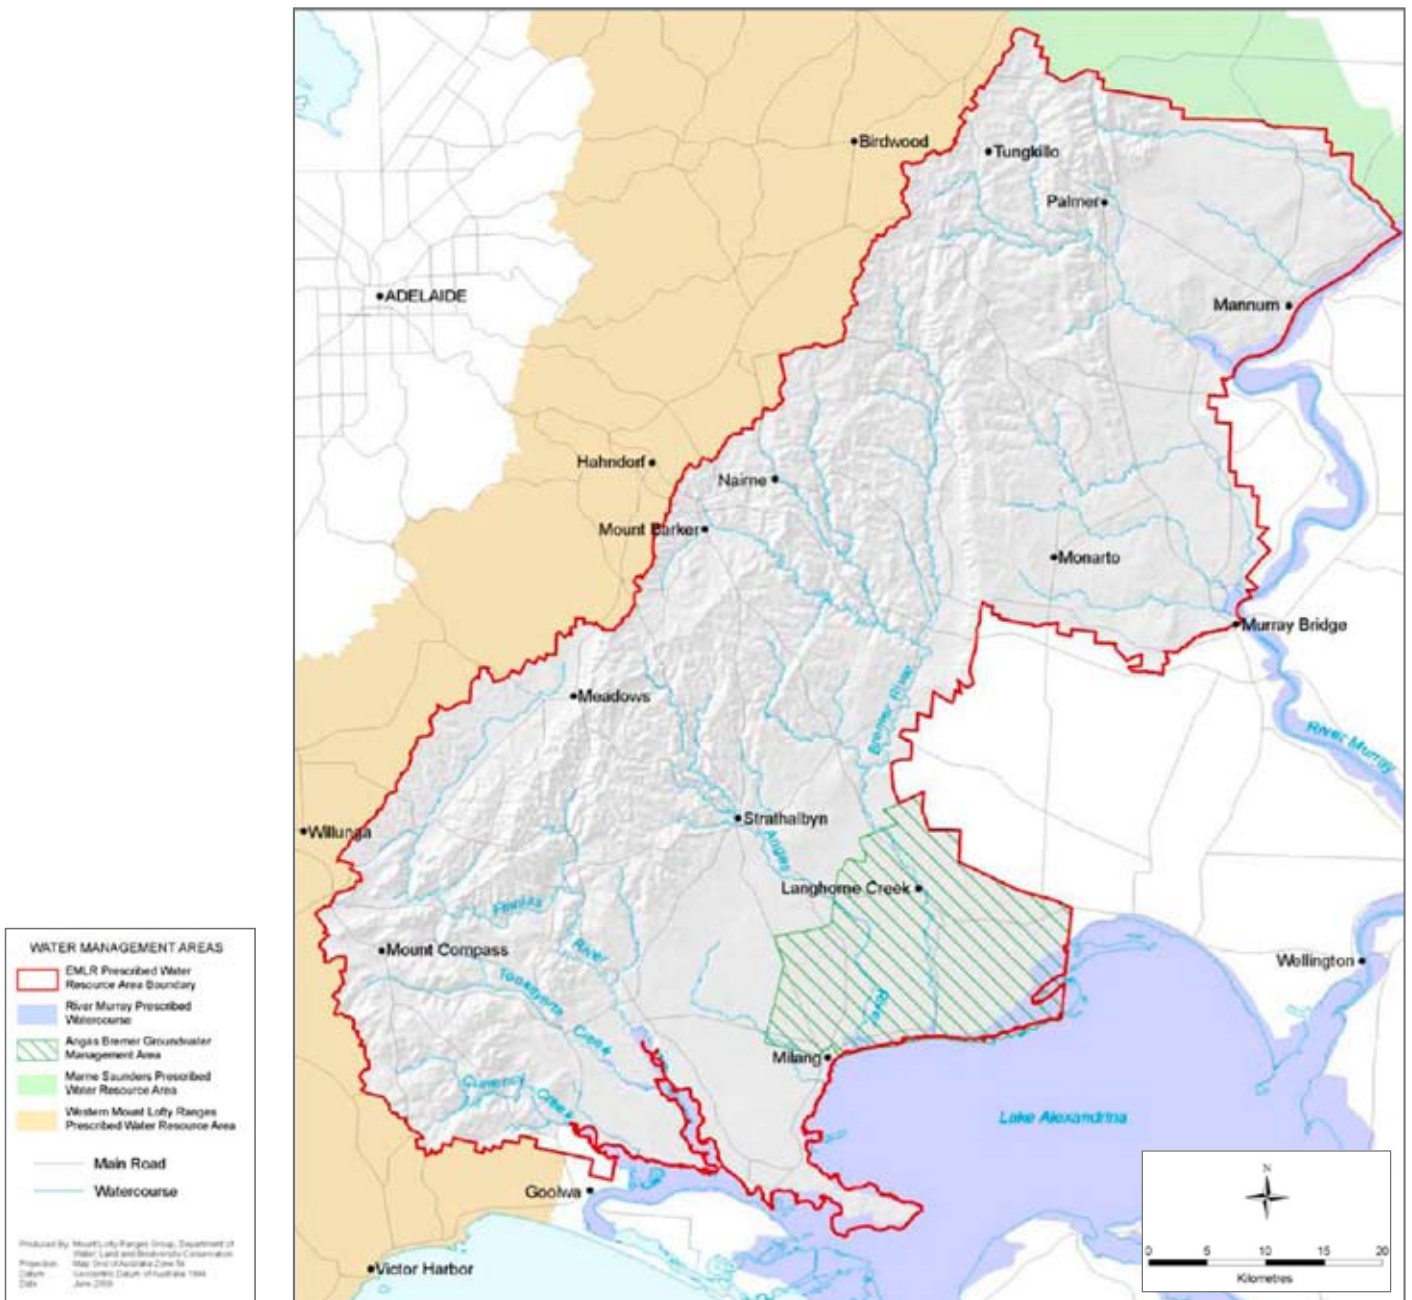

# Eastern Mount Lofty Ranges Prescribed Water Resources Area

Government of South Australia  
 South Australian Murray-Darling Basin  
 Natural Resources Management Board

[www.samdbnrm.sa.gov.au](http://www.samdbnrm.sa.gov.au)